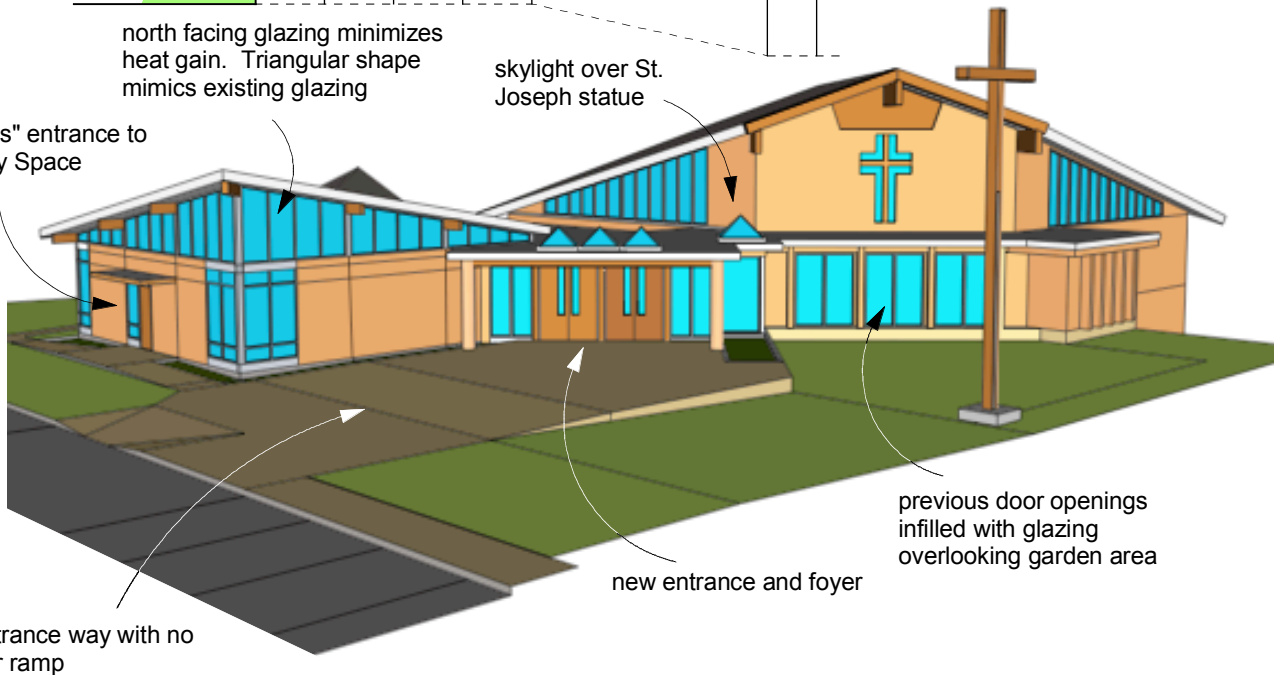

north facing glazing minimizes heat gain. Triangular shape mimics existing glazing

skylight over St. Joseph statue

"After hours" entrance to Community Space

Proposed Addition to St. Joseph's Church

26 Sep 07